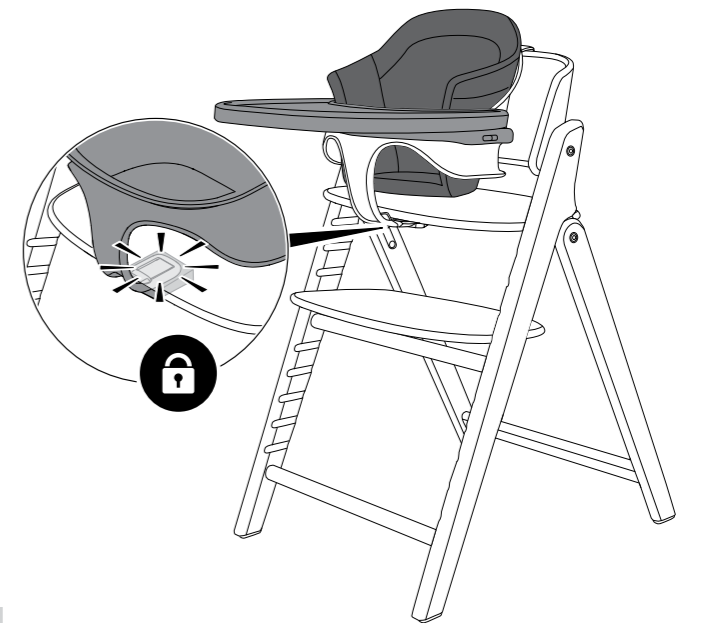

5

EUROPE AND ASIA

CYBEX GmbH
Friedingerstraße 18, 95448 Bayreuth, Germany
+49 (0) 921-78 511 - 0, info@cybex-online.com

AMERICAS

CANADA

Goodbaby Canada Inc.
2 Robert Speck Parkway, Suite 750
Mississauga, ON L4Z 1H8, Canada
Customer Service: 1-877-242-5676, info.us@cybex-online.com

AUSTRALIA

NEW ZEALAND

Anstel Brands Pty Ltd.
Sunline Drive 36, 3029 Truganina, Victoria, Australia
Phone: 09 886 0028, support@anstel.com.nz

cybex-online.com