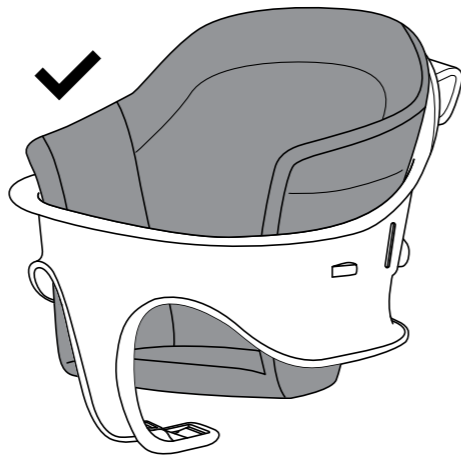

**CLICK & FOLD
COMFORT INLAY
COUSSIN CONFORT**

1

2

3

4

5

EUROPE AND ASIA

CYBEX GmbH
Friedingerstraße 18, 95448 Bayreuth, Germany
+49 (0) 921-78 511 - 0, info@cybex-online.com

AMERICAS

CANADA

Goodbaby Canada Inc.
2 Robert Speck Parkway, Suite 750
Mississauga, ON L4Z 1H8, Canada
Customer Service: 1-877-242-5676, info.us@cybex-online.com

AUSTRALIA

NEW ZEALAND

Anstel Brands Pty Ltd.
Sunline Drive 36, 3029 Truganina, Victoria, Australia
Phone: 09 886 0028, support@anstel.com.nz

cybex-online.com